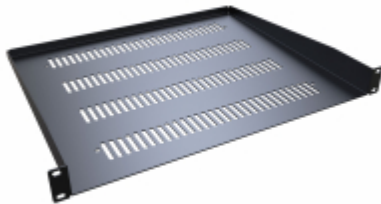

Quality Products. Service Excellence.

Universal Rack Shelf *RAS Series*

Up to 200 lbs (91 kg) Weight Capacity

Features

- Constructed of 14 or 16 gauge steel.
- Universal design mounts to any standard EIA-compliant rack or cabinet.
- Allows easy rack mounting of equipment or items that do not have rack mounting capabilities.
- Mounts to rack rails either as an internal shelf or external shelf/work area.
- Available in either vented or solid versions.
- Rugged textured RAL9005 black powder paint finish.
- TAA-compliant for GSA Schedule purchases.
- RoHS and REACH compliant
- Manufactured in North America

Accessories

- Mounting Hardware
- Hook and Loop Roll

19 Inch Mounting Shelves

Part No. Vented	Part No. Solid (Un-Vented)	Mounting Dimensions			Rack Units	Stiffener Lip(s) Folded	Suggested Load Capacity*
		Height	Width	Depth			
RASV190107UBK1	RASU190107UBK1	1.75	19.30	7.00	1U	Up (Front & Back)	16ga 42 lbs (19 kg)
RASV190107DBK1	RASU190107DBK1	1.75	19.30	7.00	1U	Down (Front & Back)	16ga 42 lbs (19 kg)
RASV190110BK1	RASU190110BK1	1.75	19.30	10.00	1U	Up (Back Only)	16ga 42 lbs (19 kg)
RASV190112BK1	RASU190112BK1	1.75	19.30	12.00	1U	Up (Back Only)	16ga 42 lbs (19 kg)
RASV190115BK1	RASU190115BK1	1.75	19.30	15.00	1U	Up (Back Only)	16ga 42 lbs (19 kg)
RASV190120BK1	RASU190120BK1	1.75	19.30	20.00	1U	Up (Back Only)	16ga 42 lbs (19 kg)
RASVL190314BK1	RASUL190314BK1	3.50	19.30	14.50	2U	Up (Back Only)	16ga 65 lbs (30 kg)
RASV190312BK1	RASU190312BK1	3.50	19.30	12.00	2U	Up (Back Only)	14ga 100 lbs (45 kg)
RASV190315BK1	RASU190315BK1	3.50	19.30	15.00	2U	Up (Back Only)	14ga 100 lbs (45 kg)