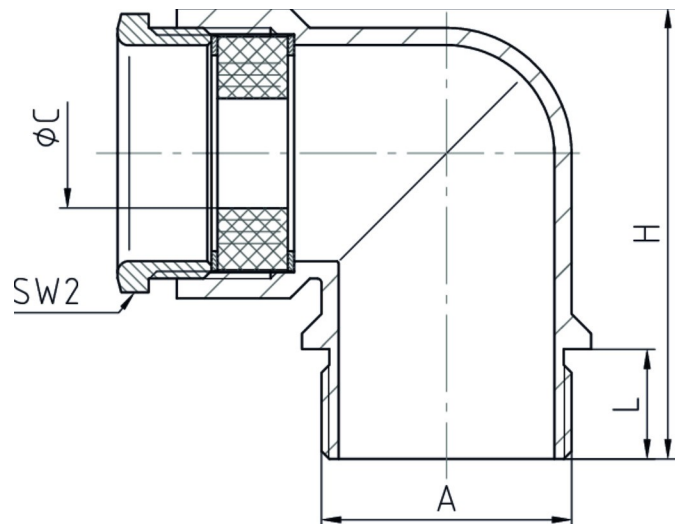

Elbow cable gland

21.7xxPAzzzz

Pressure screw	Polyamide PA6 GF25
Washers	Steel, zinc-plated
Sealing ring	SBR/NBR, multiple perforation
Elbow	Polyamide PA6 GF25
Connecting thread	metric, as per EN 60423

Properties	
Temperature range	<ul style="list-style-type: none"> for application in installation areas with small amounts of space due to construction dimensions -20 °C +100 °C
Protection grade	IP55

Features

 RAL 7035

Connecting thread standard length

A	ØC	L	SW2	H	 VPE	Part No.
M16x1,5	5 - 9	12	16	38	100	21.716PA7035
M20x1,5	7 - 12	12	20	42	50	21.720PA7035
M25x1,5	8,5 - 15	12	25	48,5	50	21.725PA7035
M32x1,5	14 - 20	14	32	57,5	25	21.732PA7035

* The maximum sealing range is dependent on type of cable and assembling.