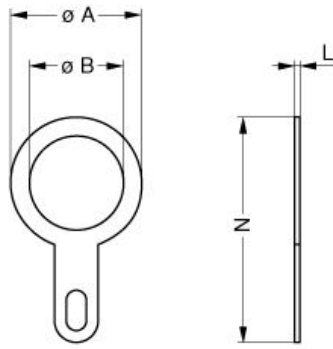

### Mechanics

Shell Style/Model	GCA*: Earthing washer
Keying	No keying
Housing Material	Brass (CuSnZn plated) washer
Weight	.19 g

# DRAWINGS

No keying

## Dimensions

	A	B	L	N
mm.	9.5	7.1	0.4	18.2
in.	0,37	0,28	0,02	0,72

---