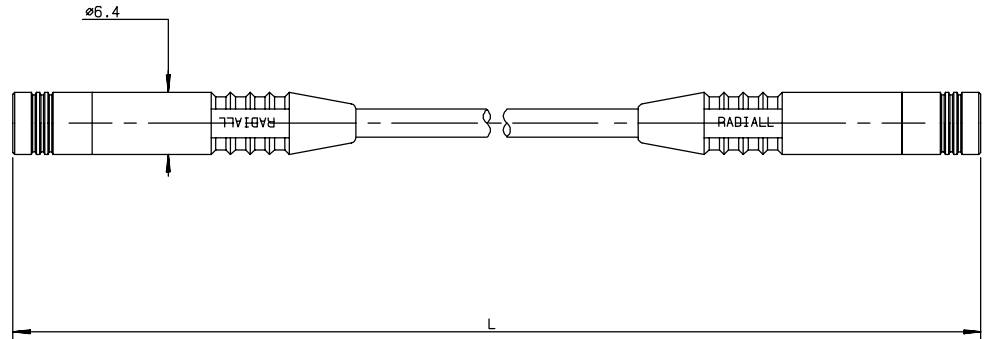

SMB

SMB FEMALE-FEMALE CABLE ASSEMBLY

cable	part number	dimension L (mm)	captive center contact	finish
2.6/50/S	R285 212 000	250	yes	Gold
2.6/50/S	R285 214 000	500	yes	Gold
2.6/50/S	R285 213 000	750	yes	Gold
2.6/50/S	R285 215 000	1000	yes	Gold

SHORT CIRCUIT PLUG CAP

part number	captive center contact	finish
R114 880 000	yes	Gold