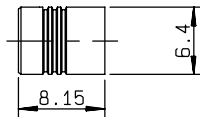

SMB

SMB FEMALE-FEMALE CABLE ASSEMBLY

cable	part number	dimension L (mm)	captive center contact	finish
2.6/50/S	R285 212 000	250	yes	Gold
2.6/50/S	R285 214 000	500	yes	Gold
2.6/50/S	R285 213 000	750	yes	Gold
2.6/50/S	R285 215 000	1000	yes	Gold

SHORT CIRCUIT PLUG CAP

part number	captive center contact	finish
R114 880 000	yes	Gold