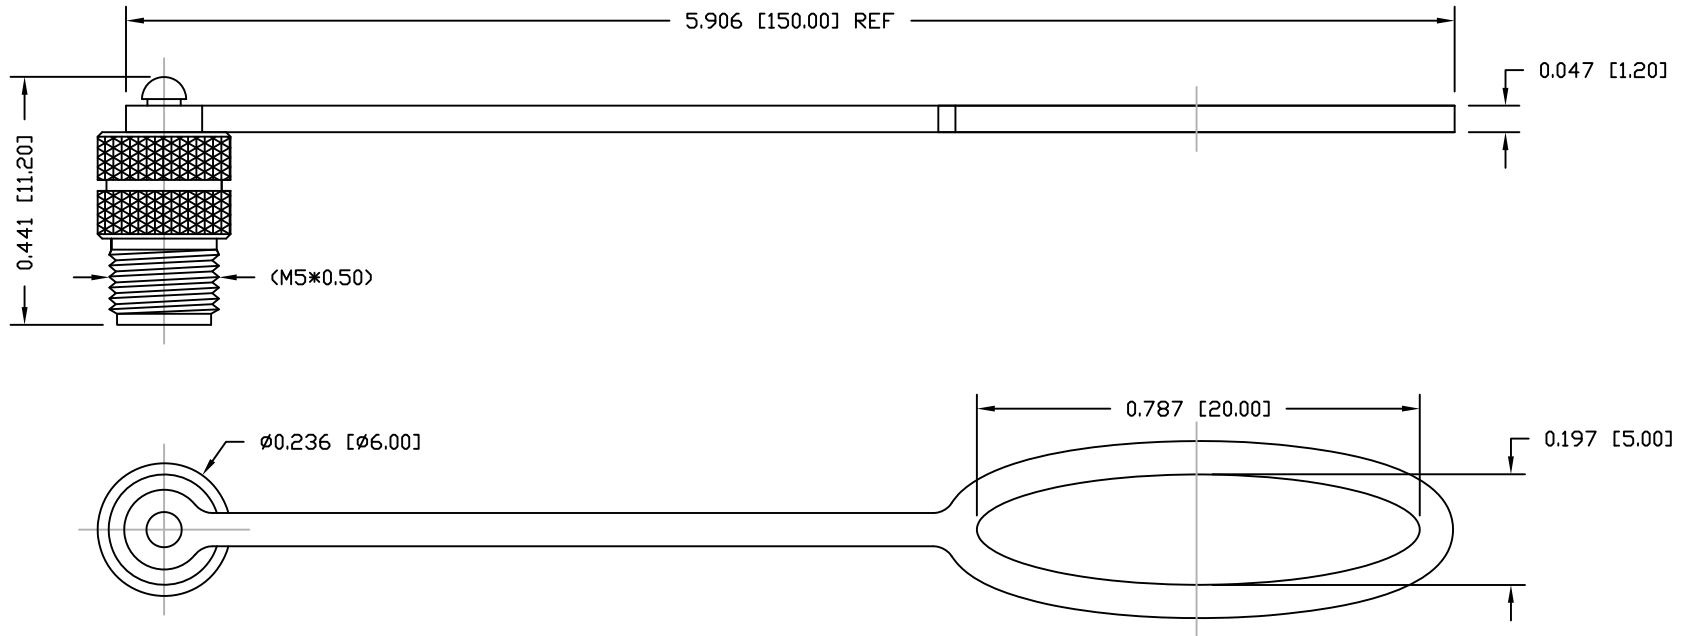

DESCRIPTION: M5 FEMALE - FEMALE DUST COVER

NOTE:
MATERIAL: PVC, BLACK
CHAIN: BRASS
NUT: BLACK NICKEL
FINISH: BLACK NICKEL
NUT: BLACK NICKEL

RoHS COMPLIANT

DO NOT SCALE FROM DRAWING

THESE DRAWINGS AND SPECIFICATIONS ARE THE PROPERTY OF NorComp AND SHALL NOT BE REPRODUCED, COPIED OR USED AS THE BASIS FOR THE MANUFACTURE OR SALE OF APPARATUS WITHOUT WRITTEN PERMISSION.

DRAWN:

C. SMITH

DATE:

12-05-14

NorComp

SCALE:

NTS

SHEET

1

OF

1

REV

2

DWG NO.

850203M-DC