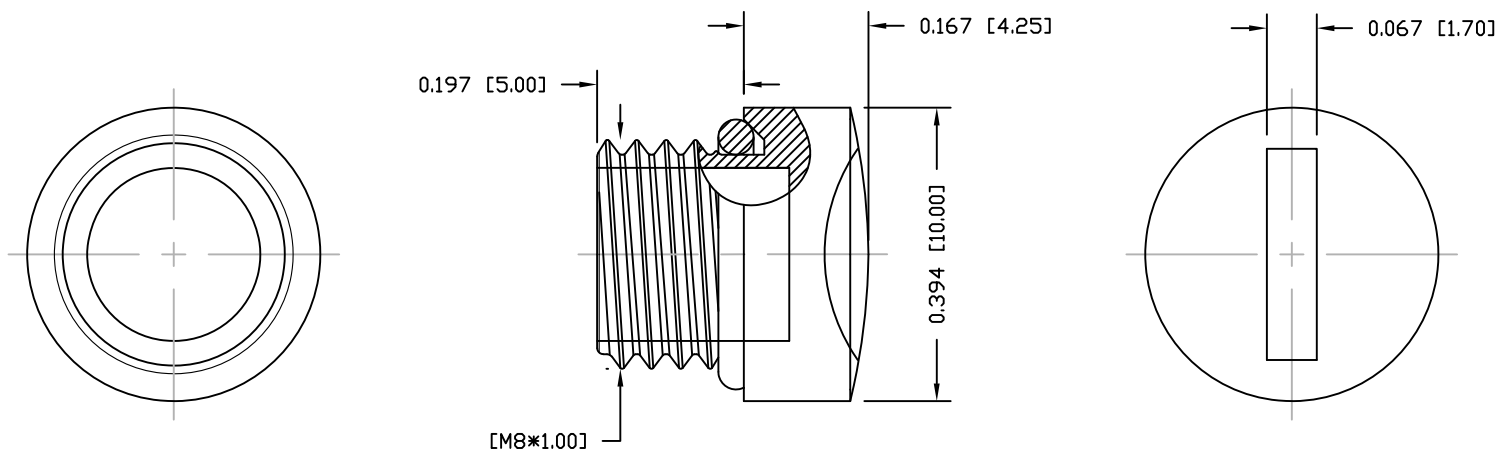

DESCRIPTION: M8 FEMALE DUST COVER

NOTE:

MATERIAL:

BRASS

O-RING:

NBR

FINISH:

NICKEL 100µ"