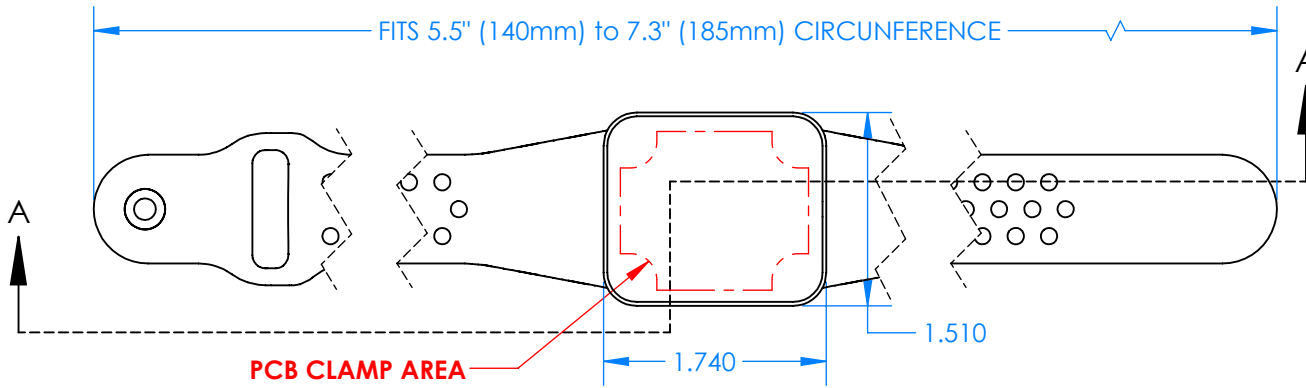

## Enclosure color (YY)

### Top-Bottom combinations available

BK=black  
 CL=clear  
 TRGY=translucent gray  
 TRRD=translucent red

## Strap color (ZZ)

BK=black  
 BL=blue  
 GM=gunmetal  
 NG=neon green  
 NO=neon orange  
 OR=orange  
 YL=yellow  
 WH=white

PN	Description
5512A	(1) BW2B Top style A
5511A	(1) BW2A Bottom style A
5517A	(1) BW2AS Small Strap style A
6002	(4) #2 X 3/8" PH HD screw. TORQUE 35-60 in-oz