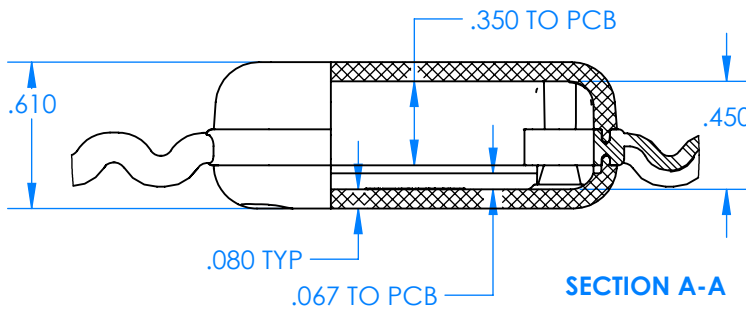

SERPAC BW21A-YY-AS-ZZ

Electronic Enclosures

Enclosure color (YY)

Top-Bottom combinations available

BK=black
CL=clear
TRGY=translucent gray
TRRD=translucent red