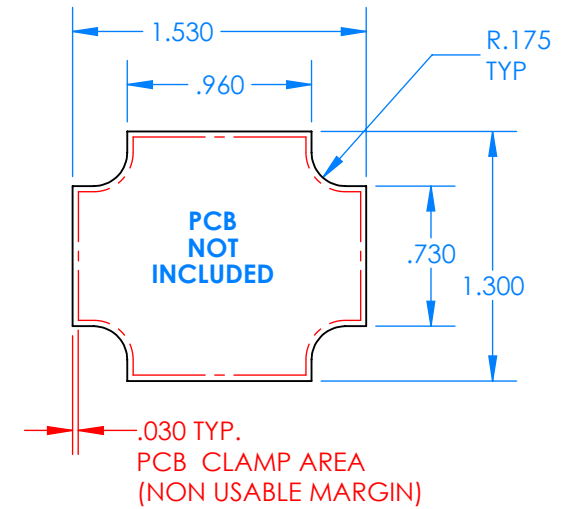

# SERPAC BW21A-YY-AS-ZZ

Electronic Enclosures

## Enclosure color (YY)

### Top-Bottom combinations available

BK=black  
 CL=clear  
 TRGY=translucent gray  
 TRRD=translucent red

## Strap color (ZZ)

BK=black  
 BL=blue  
 GM=gunmetal  
 NG=neon green  
 NO=neon orange  
 OR=orange  
 YL=yellow  
 WH=white

PN	Description
5512A	(1) BW2B Top style A
5511A	(1) BW2A Bottom style A
5517A	(1) BW2AS Small Strap style A
6002	(4) #2 X 3/8" PH HD screw. TORQUE 35-60 in-oz