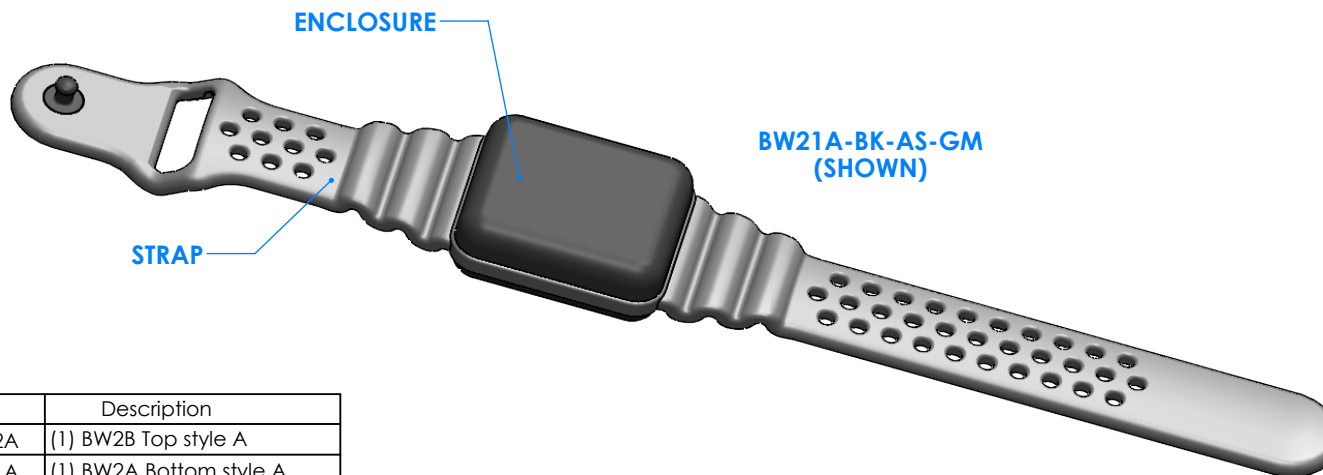

## Enclosure color (YY)

### Top-Bottom combinations available

BK=black  
 CL=clear  
 TRGY=translucent gray  
 TRRD=translucent red

## Strap color (ZZ)

BK=black  
 BL=blue  
 GM=gunmetal  
 NG=neon green  
 NO=neon orange  
 OR=orange  
 YL=yellow  
 WH=white

PN	Description
5512A	(1) BW2B Top style A
5511A	(1) BW2A Bottom style A
5517A	(1) BW2AS Small Strap style A
6002	(4) #2 X 3/8" PH HD screw. TORQUE 35-60 in-oz